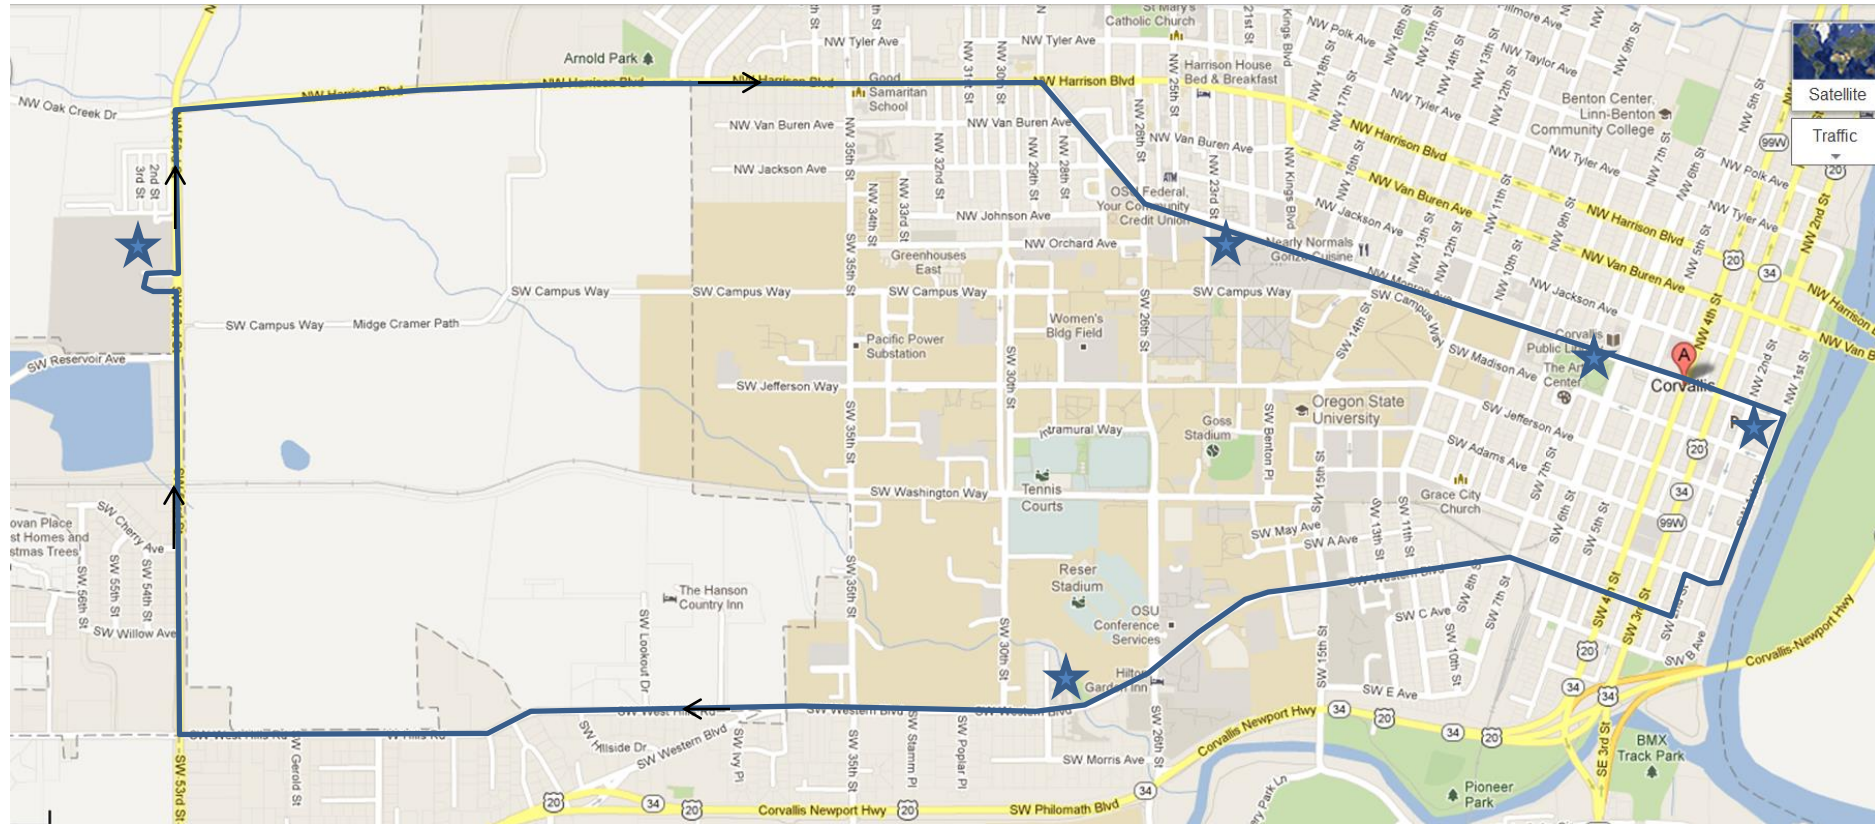

Septemberfest—Route 1: Downtown and Campus Route

1. Benton County Fairgrounds
2. Bus Stop across from former Brew Station, 23rd and Monroe
3. Bus Stop at Central Park and Corvallis Library, Monroe Ave.
4. Cloud and Kelly's, 1st Street at Madison
5. SE corner of Reser Stadium parking lot, 26th and Western
6. Benton County Fairgrounds

- **Hours:** 2 buses, running every 15 minutes from 1:30pm to 10:30pm
- **Buses:** Yellow school buses with Septemberfest banners
- **Bus Stops:** Look for Septemberfest sign boards
- Please tip your driver and keep the bus clean!

Septemberfest—Route 2: NW Corvallis Route

1. Benton County Fairgrounds
2. Bus Stop near Fred Meyers, Kings and Buchanan
3. Bus Stop near Starbucks in Timberhill Shopping Center, Kings Blvd
4. Bus Stop North of Timberhill Athletic Club, 29th and Arrowood Circle
5. Bus Stop at Witham Hill Oaks and Pinecone Way, Witham Hill Blvd.
6. Benton County Fairgrounds

- **Hours:** 1 bus running every 30 minutes from 1:30pm to 10:30pm
- **Buses:** Yellow school buses with Septemberfest banners
- **Bus Stops:** Look for Septemberfest sign boards
- Please tip your driver and keep the bus clean!